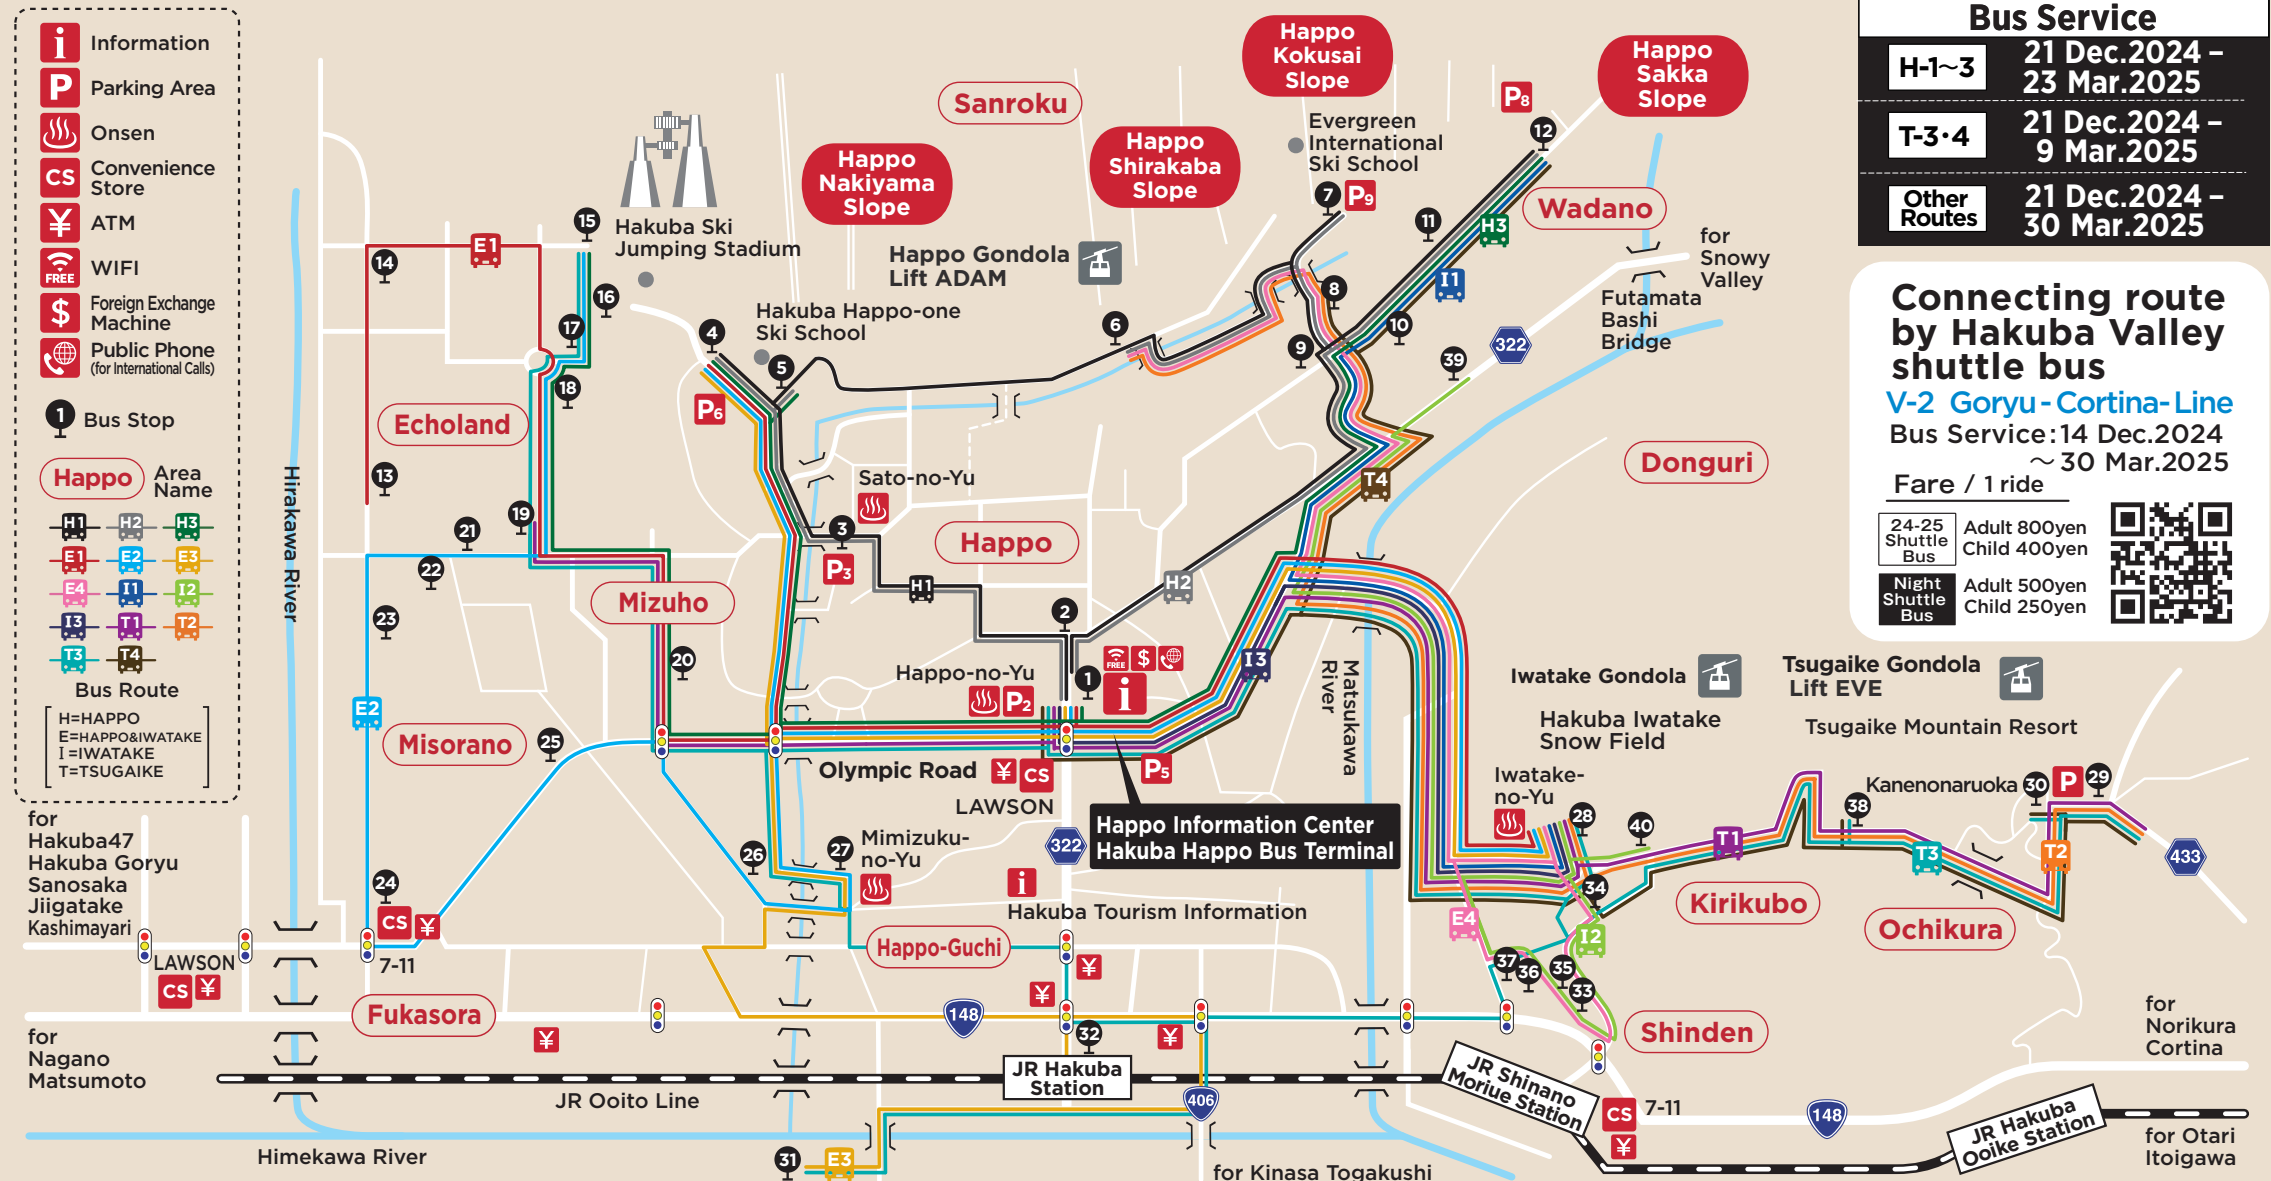

HAPPO·IWATAKE·TSUGAIKE FREE SHUTTLE BUS MAP

※The use of the shuttle bus is limited to guests visiting Happo-one Ski Resort, Hakuba Iwatake Snow Field and Tsugaike Mountain Resort.

Inquiries

- ●Lost Property (All buses except for **I-2**) Tel:0261-72-3066 [**I-2**] Tel.0261-72-2474
- ●Operating bus company [**H-1 H-2 H-3**] Tel:0261-72-7872 [**E-1 E-2 E-3 E-4**] Tel:0261-72-3280 [**I-1 I-2**] Tel:0261-72-2474

※On occasion, the schedule may be disrupted depending on weather conditions.
※We apologize in advance for any inconvenience this may cause.
※The order of bus stops for the return route may change.

Bus Service	
H-1~3	21 Dec.2024 - 23 Mar.2025
T-3~4	21 Dec.2024 - 9 Mar.2025
Other Routes	21 Dec.2024 - 30 Mar.2025

Connecting route by Hakuba Valley shuttle bus
V-2 Goryu-Cortina-Line
Bus Service: 14 Dec.2024 ~ 30 Mar.2025
Fare / 1 ride

24-25 Shuttle Bus	Adult 800yen Child 400yen
Night Shuttle Bus	Adult 500yen Child 250yen

H-1	
1 Hakuba Happo Bus Terminal	8:00-11:45 45 minute intervals 13:15-17:00 45 minute intervals
2 Mount	
3 #3 Parking	
4 Happo Nakiyama Slope	
5 Nakiyama Snowland	
6 Happo Gondola Lift ADAM	
7 Happo Kokusai Slope Evergreen	
8 Hakuba Mominoki Hotel	
9 Hakuba Tokyu Hotel	
10 Gakuto Villas	
11 La Neige Hotel	
12 Happo Sakka Slope	
2 Mount	
1 Hakuba Happo Bus Terminal	

H-2	
1 Hakuba Happo Bus Terminal	8:00-11:45 45 minute intervals 13:15-17:00 45 minute intervals
2 Mount	
12 Happo Sakka Slope	
11 La Neige Hotel	
10 Gakuto Villas	
9 HakubaTokyu Hotel	
8 Hakuba Mominoki Hotel	
7 Happo Kokusai Slope Evergreen	
6 Happo Gondola Lift ADAM	
4 Happo Nakiyama Slope	
5 Nakiyama Snowland	
3 #3 Parking	
2 Mount	
1 Hakuba Happo Bus Terminal	

H-3	
15 Hotel Oak Forest	8:15 9:05 9:55 10:50 13:26
16 Skala-Inn	
17 Courtyard by Marriott Hakuba	
19 JaJa	
4 Happo Nakiyama Slope	
5 Nakiyama Snowland	
1 Hakuba Happo Bus Terminal	
12 Happo Sakka Slope	
1 Hakuba Happo Bus Terminal	
4 Happo Nakiyama Slope	
5 Nakiyama Snowland	
19 JaJa	
15 Hotel Oak Forest	
16 Skala-Inn	
17 Courtyard by Marriott Hakuba	

E-1	
15 Minami juji sei Inn	8:00 9:00 14:15 15:15 16:15
14 Misorano Main St.5	
18 Misorano Rotary	
19 JaJa	
20 Snowlines Lodge	
4 Happo Nakiyama Slope	
28 Hakuba Iwatake Snow Field	

E-2	
15 Hotel Oak Forest	7:55 8:55 9:55
17 Courtyard by Marriott Hakuba	
21 Cherry Pub	
22 Traumerei	
23 Misorano Central (Airmail)	
24 Misorano Entrance (Ryusei Kaen)	
25 Alpine Chalet Inn	
26 Shirouma Pal House	
27 Hotel Hakuba	
4 Happo Nakiyama Slope	
28 Hakuba Iwatake Snow Field	

E-3	
31 Hakuba Highland Hotel	8:05 9:05 10:05
32 JR Hakuba Station	
27 Hotel Hakuba	
4 Happo Nakiyama Slope	
1 Hakuba Happo Bus Terminal	
28 Hakuba Iwatake Snow Field	

E-4	
28 Hakuba Iwatake Snow Field	8:00 9:00 10:00
34 Kirikubo Entrance	
35 Shinden Kouminkan	
37 Gakusui	
6 Happo Gondola Lift ADAM	
6 Happo Gondola Lift ADAM	
8 Hakuba Mominoki Hotel	
9 Hakuba Tokyu Hotel	
28 Hakuba Iwatake Snow Field	
28 Hakuba Iwatake Snow Field	

I-1	
12 Happo Sakka Slope	8:45 9:45
11 La Neige Hotel	
10 Gakuto Villas	
28 Hakuba Iwatake Snow Field	

I-2	
28 Hakuba Iwatake Snow Field	9:00 9:30 10:00
39 Keyakinoki	
37 Gakusui	
36 Suisha Goya	
35 Shinden Kouminkan	
33 Shouya Maruhachi	
40 Kirikubo Shrine	
28 Hakuba Iwatake Snow Field	
28 Hakuba Iwatake Snow Field	
28 Hakuba Iwatake Snow Field